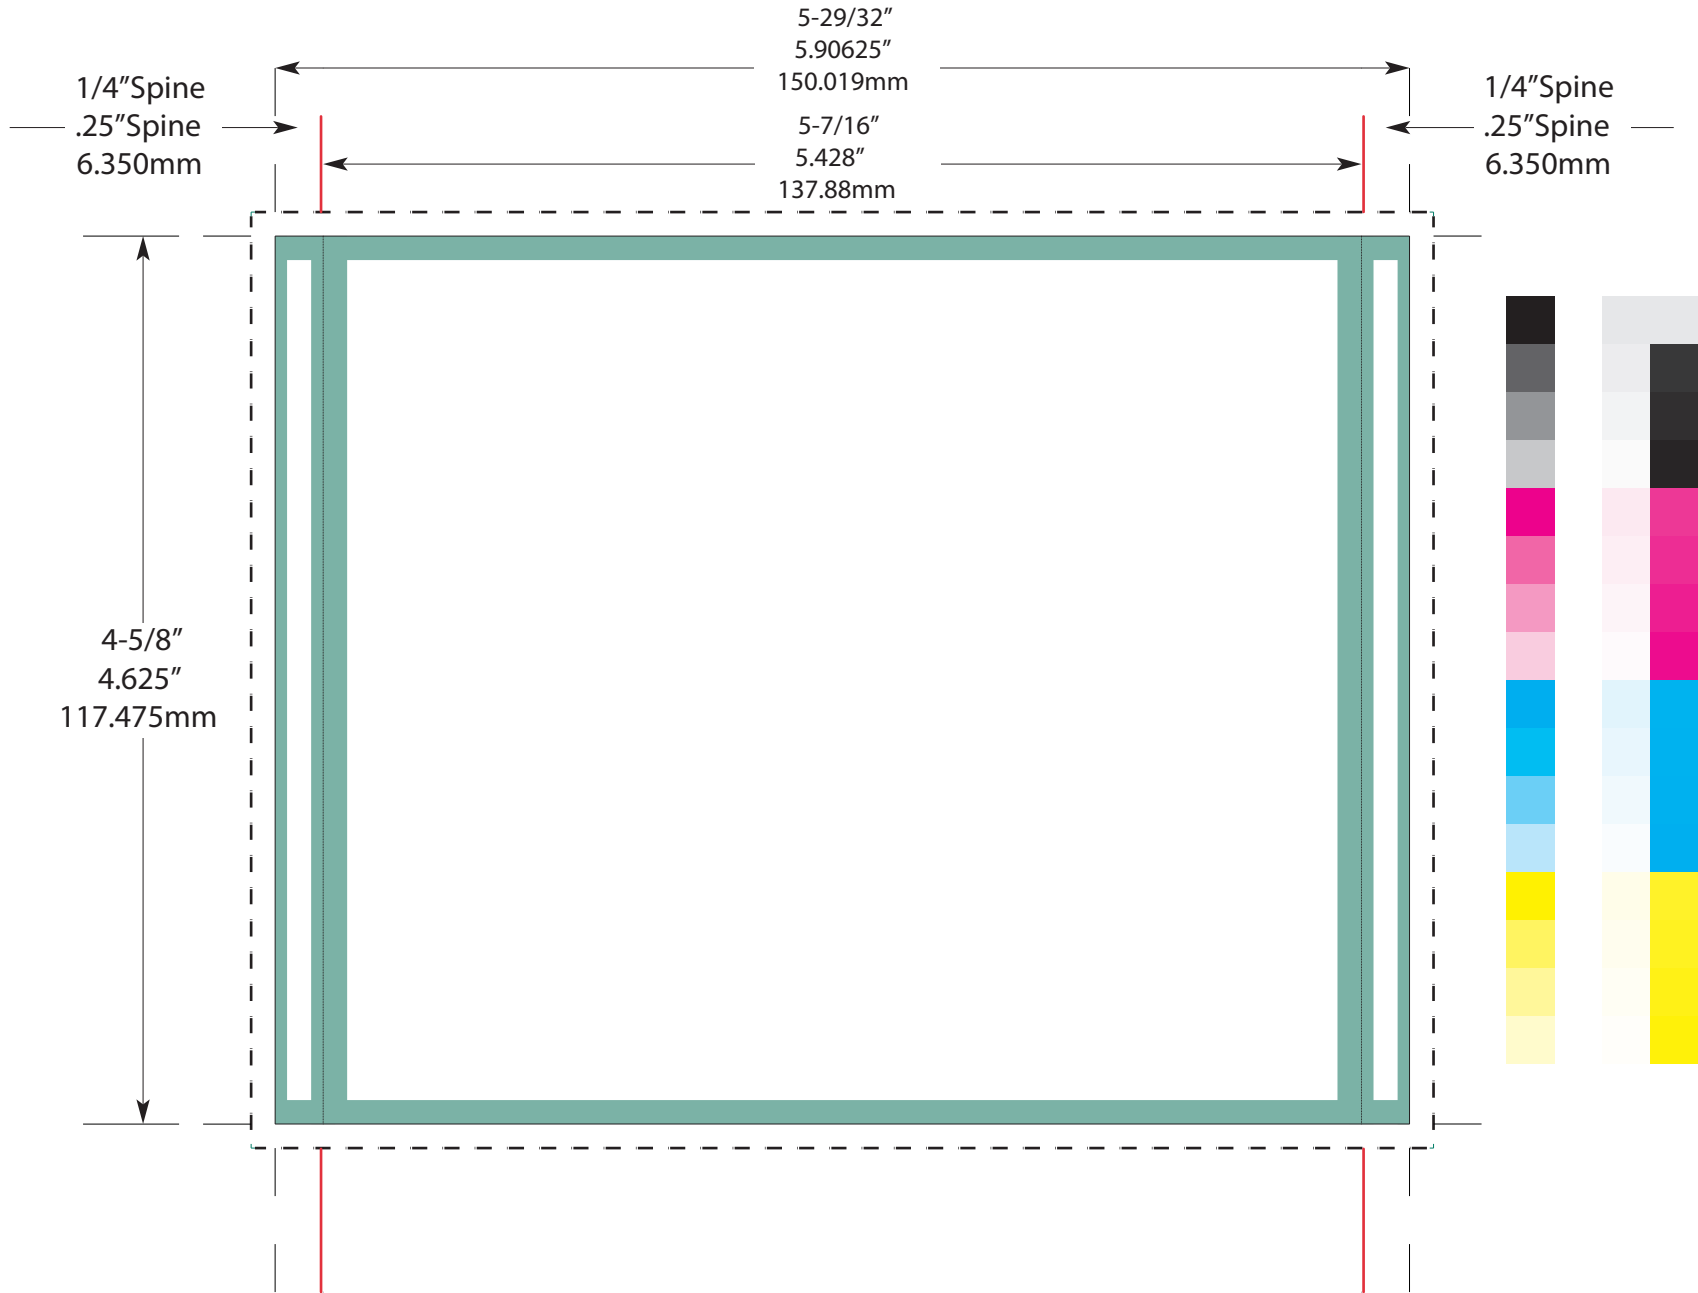

Outside View

Compact Disc Tray Card
 $5\text{-}29/32'' \times 4\text{-}5/8''$ (5.90625" X 4.625")

Vertical red solid lines are fold lines.
Inside white spaces are safety areas.
Outside solid green area is trimmed.
Outside dashed lines are bleed lines
Solid lines are crop marks.