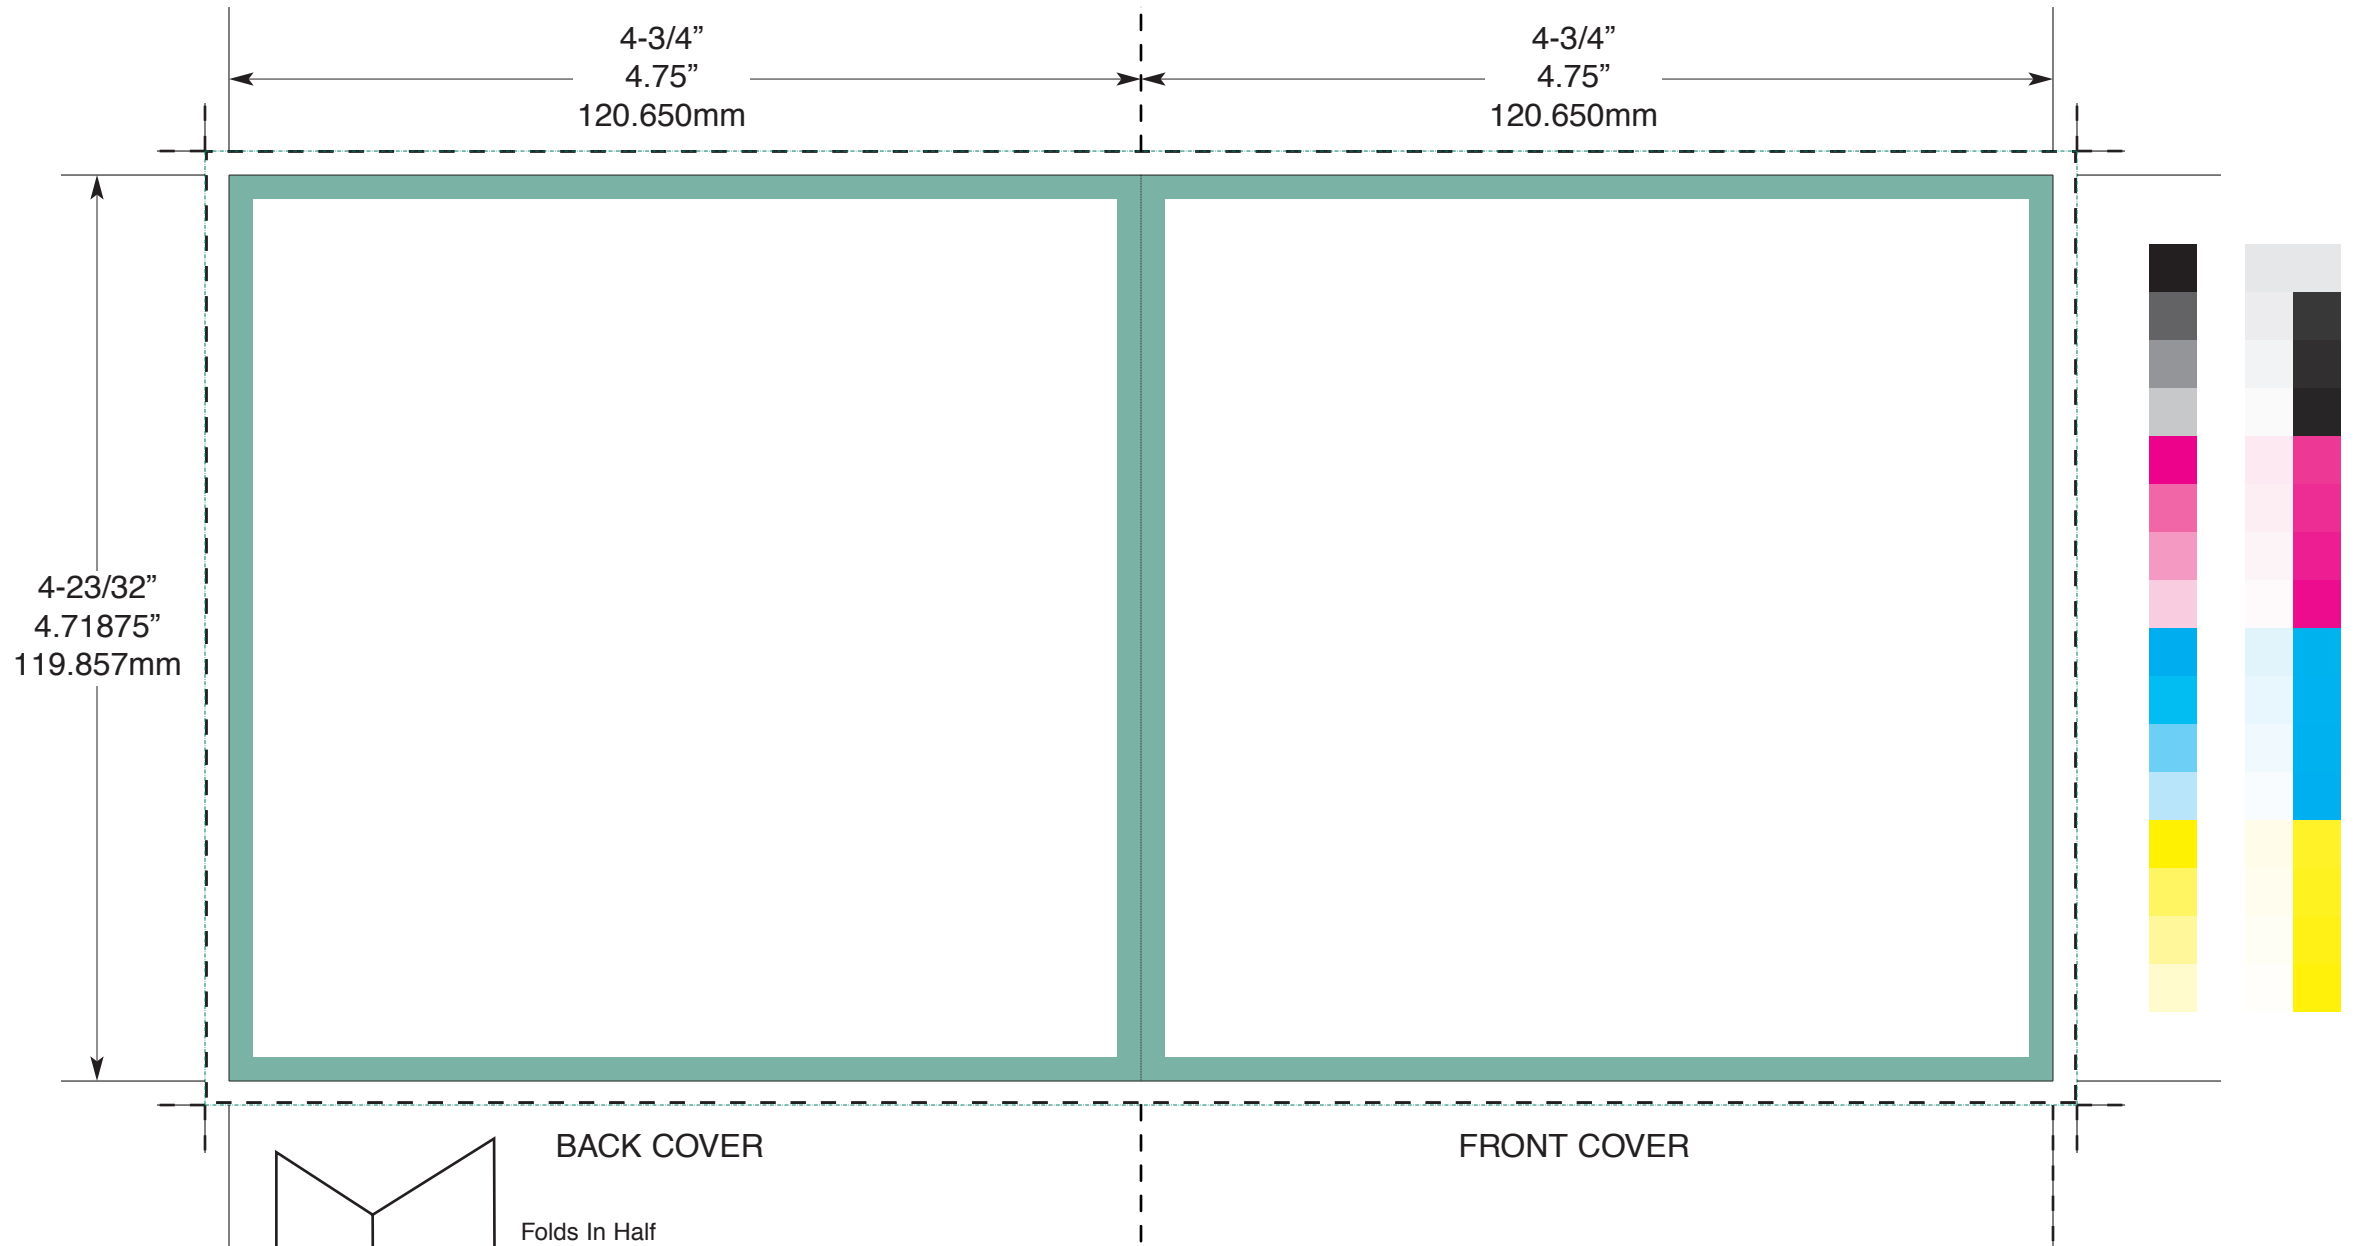

# Outside View

Folds In Half

Dashed lines in middle are fold lines.  
 Inside white spaces are safety areas.  
 Outside solid green area is trimmed.  
 Outside dashed lines are bleed lines  
 Solid lines are crop marks.

Compact Disc (4-page Folder)  
 9-1/2" X 4-23/32" (9.5" X 4.71875")