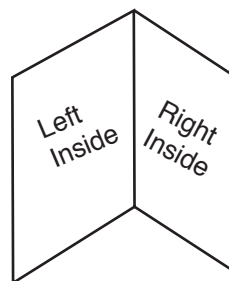

Inside View

Folds In Half

Dashed lines in middle are fold lines.
 Inside white spaces are safety areas.
 Outside solid green area is trimmed.
 Outside dashed lines are bleed lines
 Solid lines are crop marks.

Compact Disc (4-page Folder)
 9-1/2" X 4-23/32" (9.5" X 4.71875")