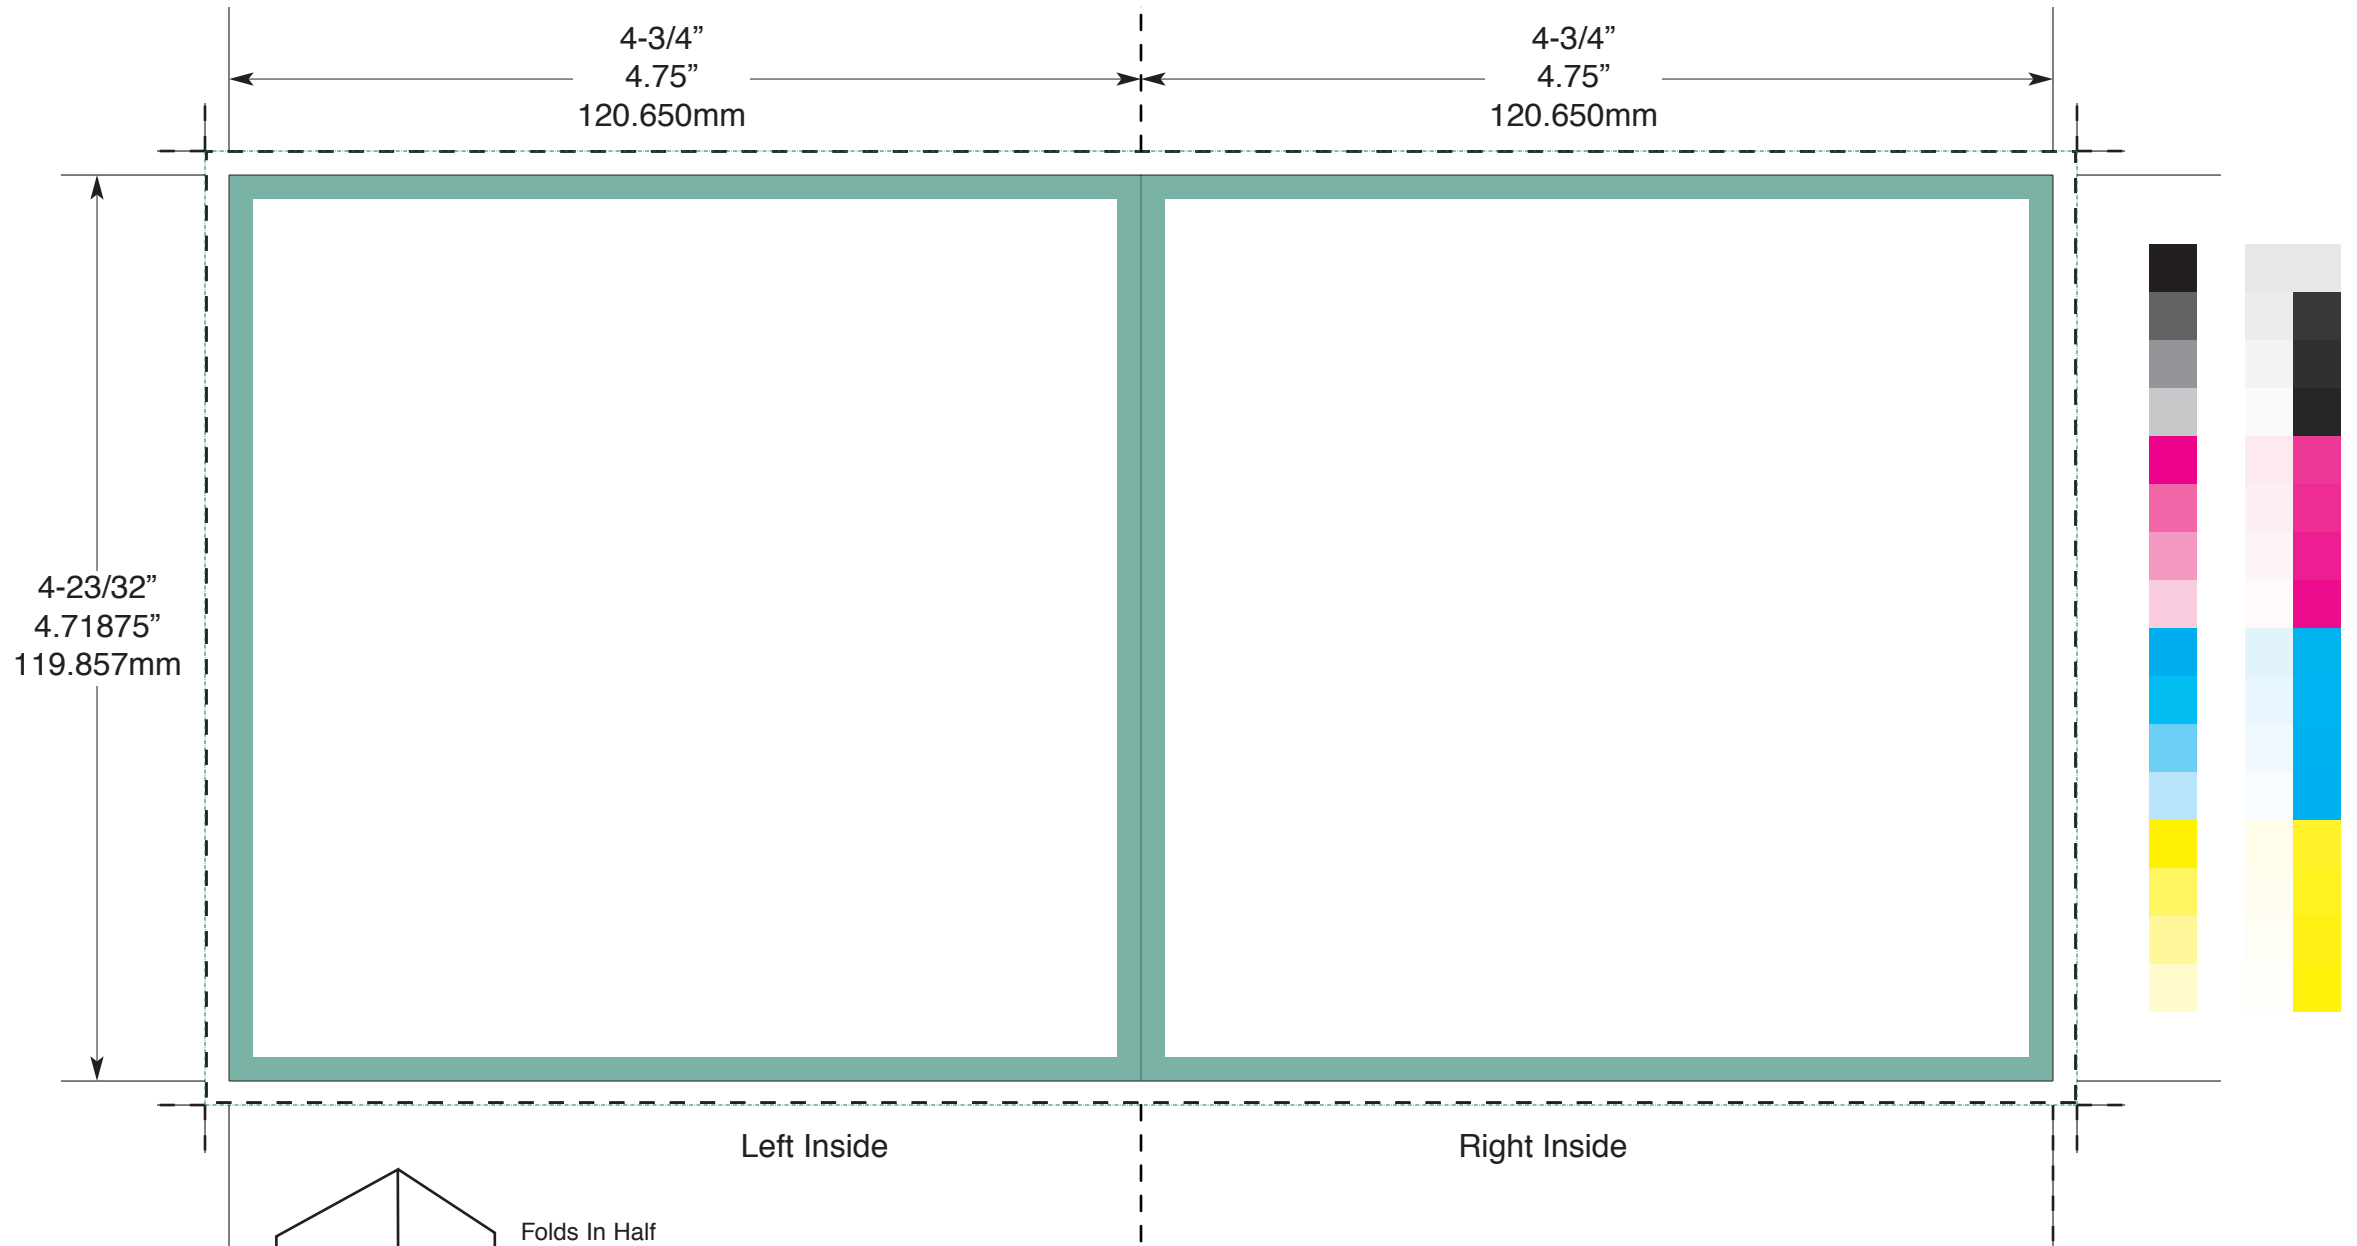

Inside View

Folds In Half

Dashed lines in middle are fold lines.
 Inside white spaces are safety areas.
 Outside solid green area is trimmed.
 Outside dashed lines are bleed lines
 Solid lines are crop marks.

Compact Disc (4-page Folder)
 9-1/2" X 4-23/32" (9.5" X 4.71875")